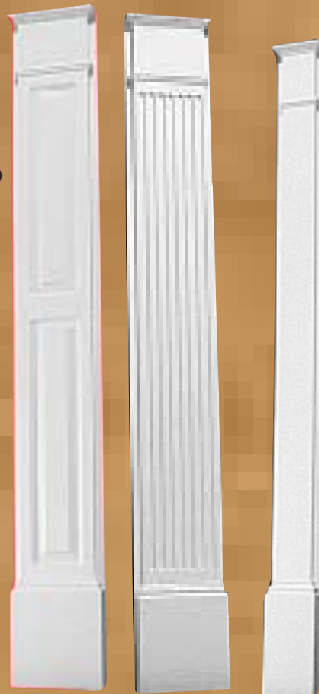

**Panel Fluted Plain**

<b>Pilasters</b>				
Product No.	Style	Height	Width	Projection
PIL790FL	Fluted	90"	7"	3-1/4"
PIL7108FL	Fluted	108"	7"	3-1/4"
PIL7120FL	Fluted	120"	7"	3-1/4"
PIL790PL	Plain	90"	7"	3-1/4"
PIL7108PL	Plain	108"	7"	3-1/4"
PIL7120PL	Plain	120"	7"	3-1/4"
PIL990FL	Fluted	90"	9"	3-1/4"
PIL9108FL	Fluted	108"	9"	3-1/4"
PIL9120FL	Fluted	120"	9"	3-1/4"
PIL990RP	Raised Panel	90"	9"	3-1/4"
PIL1290FL	Fluted	90"	12"	3-1/4"
PIL12108FL	Fluted	108"	12"	3-1/4"
PIL12120FL	Fluted	120"	12"	3-1/4"
PIL1290RP	Raised Panel	90"	12"	3-1/4"