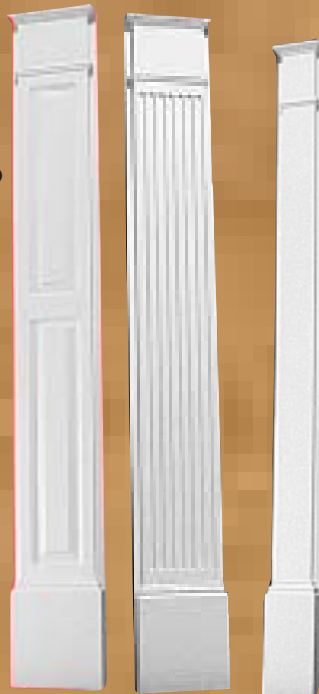

Permalife Inc. entry systems are a combination of finely crafted architectural elements that have the ability to transform a “front door” to a beautiful, “curb appealing” center of attention.

Our crossheads and combos can be made to virtually any size. Standard sizes for many of them are listed in the table below. Custom sizing is a daily occurrence at Permalife. Simply specify your required dimensions when ordering.

Panel Fluted Plain

Pilasters				
Product No.	Style	Height	Width	Projection
PIL790FL	Fluted	90"	7"	3-1/4"
PIL7108FL	Fluted	108"	7"	3-1/4"
PIL7120FL	Fluted	120"	7"	3-1/4"
PIL790PL	Plain	90"	7"	3-1/4"
PIL7108PL	Plain	108"	7"	3-1/4"
PIL7120PL	Plain	120"	7"	3-1/4"
PIL990FL	Fluted	90"	9"	3-1/4"
PIL9108FL	Fluted	108"	9"	3-1/4"
PIL9120FL	Fluted	120"	9"	3-1/4"
PIL990RP	Raised Panel	90"	9"	3-1/4"
PIL1290FL	Fluted	90"	12"	3-1/4"
PIL12108FL	Fluted	108"	12"	3-1/4"
PIL12120FL	Fluted	120"	12"	3-1/4"
PIL1290RP	Raised Panel	90"	12"	3-1/4"