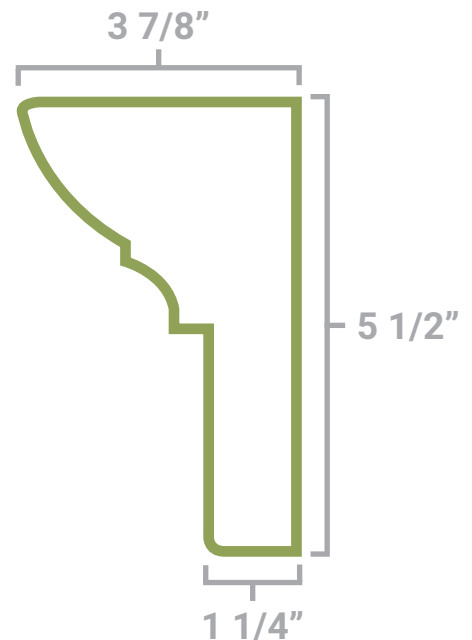

POLYURETHANE

5 1/2" Standard Door & Window Crosshead

WIDTHS FROM
24" - 200"

PART # : CRH06X(WIDTH)ST-2

EXAMPLE : CRH06X30ST-2

PRICING: $12 + $0.85 PER INCH

EXAMPLE: 30" W CROSSHEAD

BASE PRICE	SPECIFIED LENGTH	PRICE PER INCH	FINAL COST
$12	(30" W	× $0.85)	= $52.50

W = CUSTOMER SPECIFIED