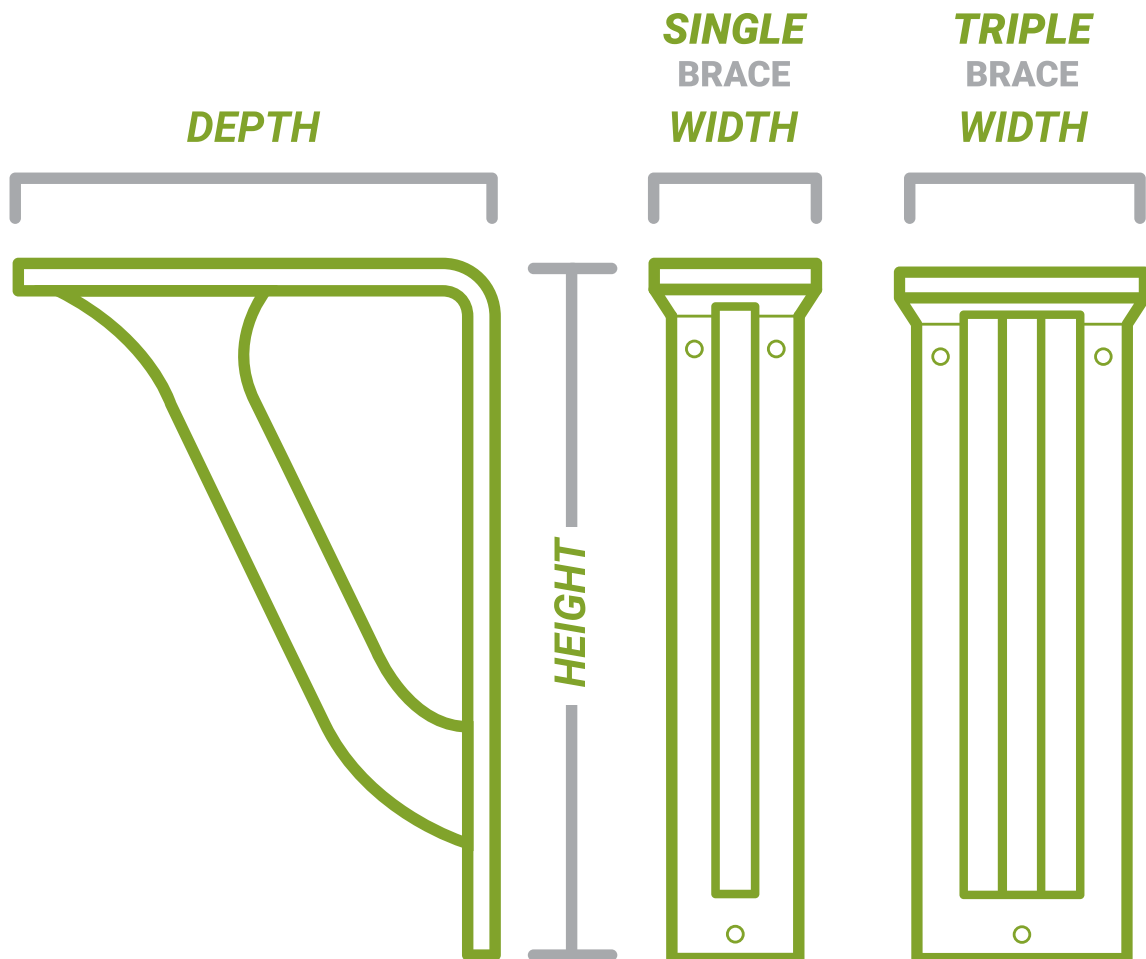

METAL BRACKETS

Iron brackets are one of our newest product lines. They feature elegant and traditional designs with the strength and functionality of modern manufacturing techniques. They are designed with support in mind and will add architectural interest. They come in a variety of finishes sure to fit your next project.