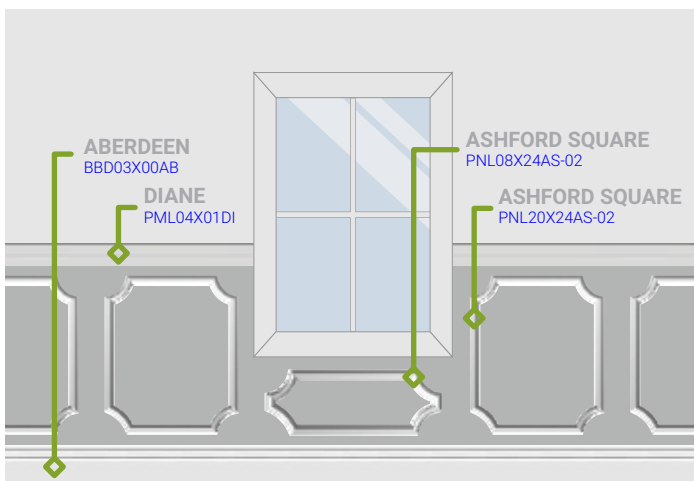

PANELS

ASHFORD DECORATIVE