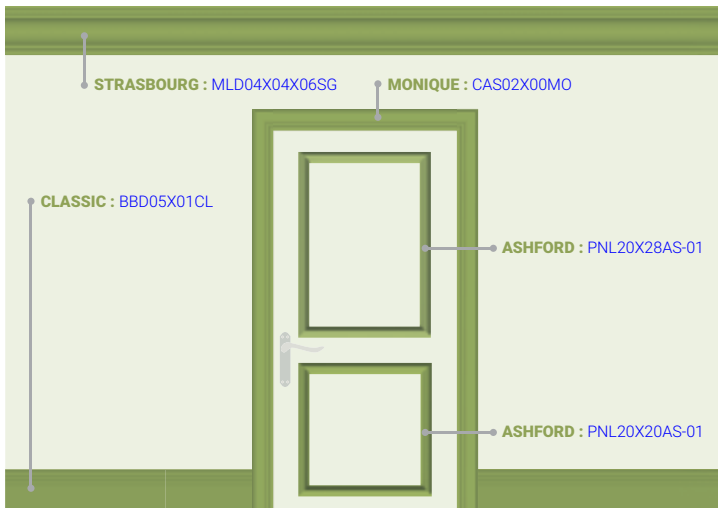

C

Product ID	H	W	\$
PML15X15EM	15 3/4"	15 3/4"	\$29.93

EFFORTLESS
ELEGANCE

**POLY
URETHANE
PANELS**

PANELS

UNLIMITED OPTIONS

Our panels were designed to add architectural interest with simplicity of design as well as ease of installation. These panels can function in a variety of ways. From dressing up walls, adding style beneath your chair rail, or applying some design to your doors. The Ashford series of picture frame panels come in a wide variety of sizes and proportions to best suit any application. But if the size you need is not available you can easily fabricate existing panels or create your own panels by using our Ashford (PML01X00AS, pg. 83) panel moulding. As always we are here to help you out in any way possible so if you have any questions do not hesitate to give us a call.